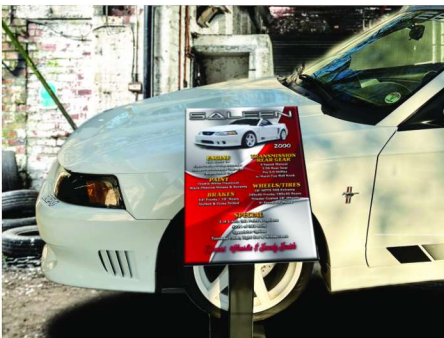

MAKE YOUR VEHICLE STAND OUT

$165

Can use indoors and out

SIGN W/PLEXIGLAS
16x24 Sign, Full Color & laminated to 1/4" black plastic.

GREAT

FREE SHIPPING